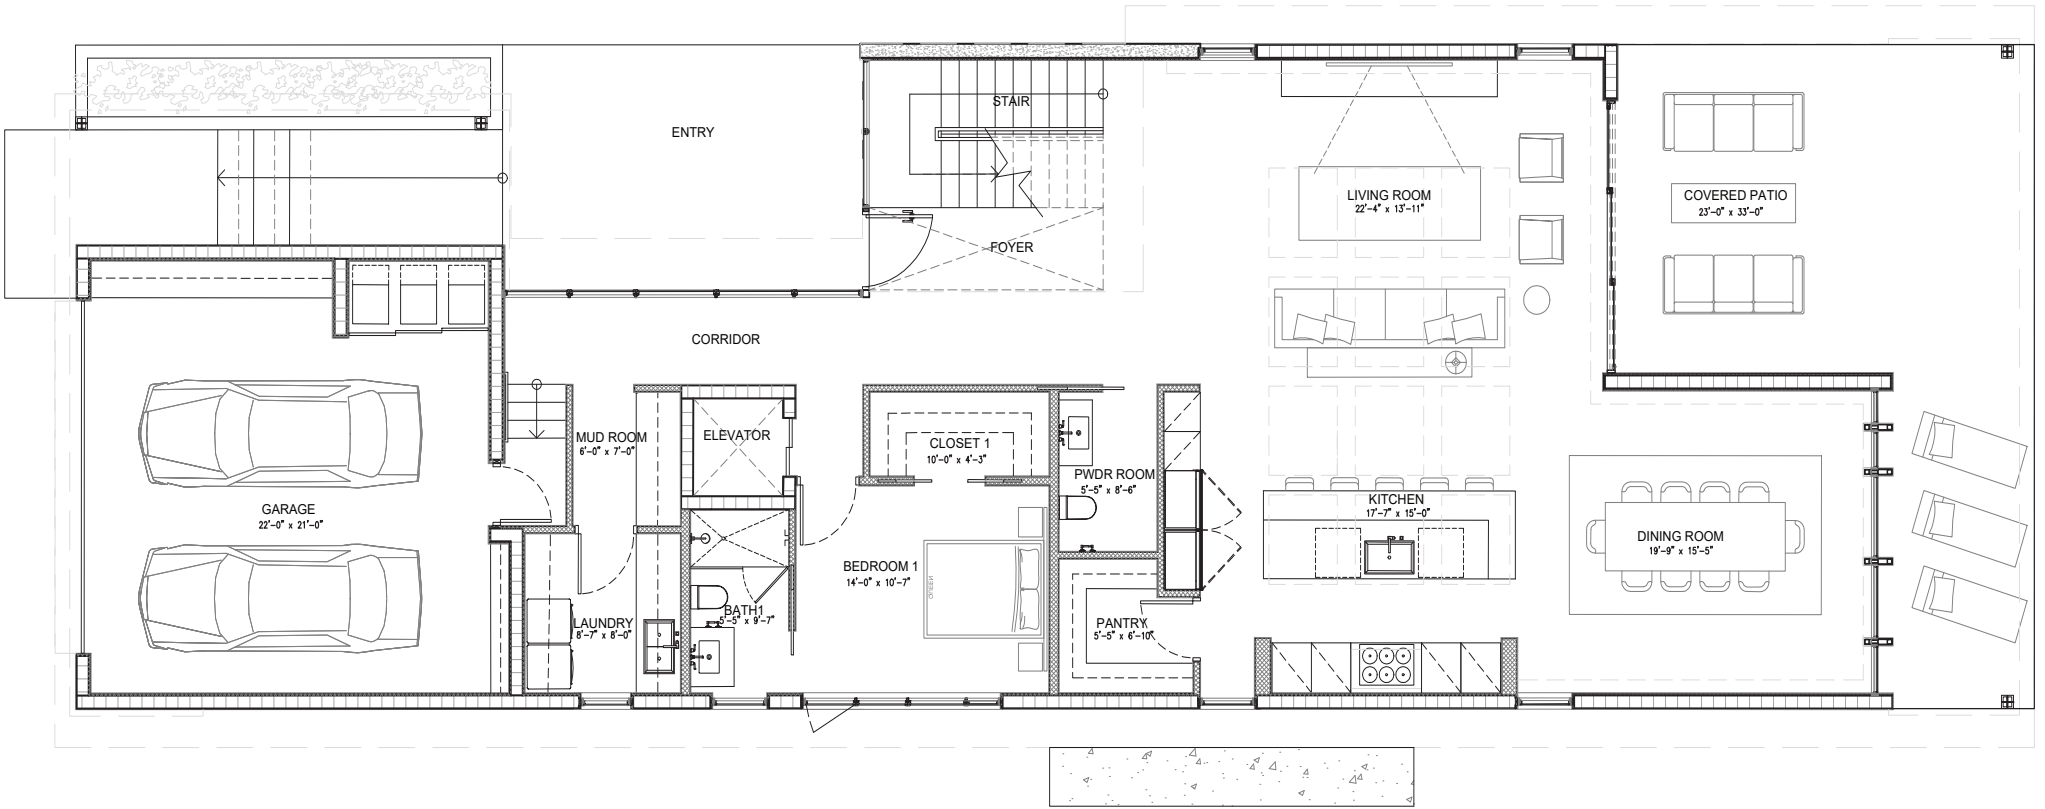

GRAND HARBOR

# LAGUNA VILLAGE

MODEL B

1 MODEL B - FIRST FLOOR PLAN DECK OPTION 1  
SCALE: 1/8" = 1'-0"  
Plans Subject to Change

1 MODEL B - SECOND FLOOR PLAN  
SCALE: 1/8" = 1'-0"  
Plans Subject to Change

ONE | Sotheby's  
INTERNATIONAL REALTY