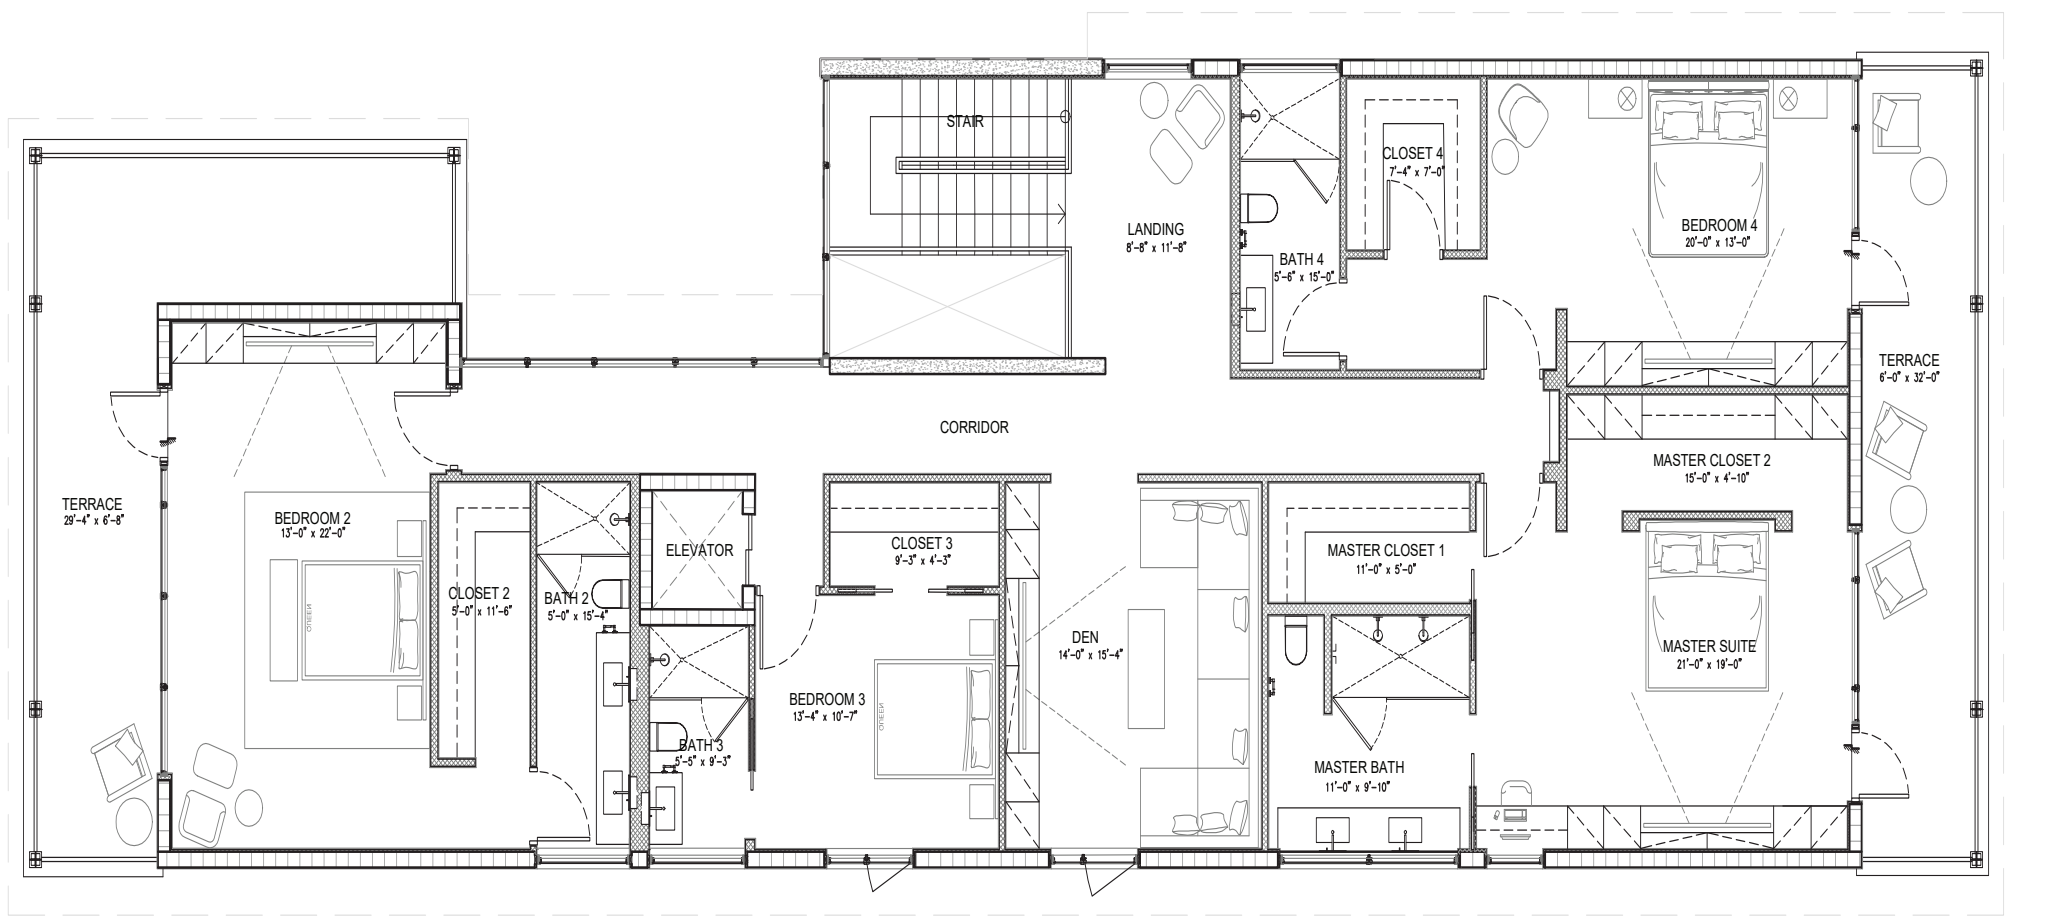

GRAND HARBOR

# LAGUNA VILLAGE

MODEL B

1 MODEL B - FIRST FLOOR PLAN DECK OPTION 1  
SCALE: 1/8" = 1'-0"  
Plans Subject to Change

1 MODEL B - SECOND FLOOR PLAN  
SCALE: 1/8" = 1'-0"  
Plans Subject to Change

ONE | Sotheby's  
INTERNATIONAL REALTY